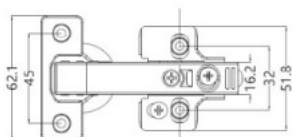

PRODUCT SHEET

Description:

Soft Closing Hinge "A", \varnothing 35mm, 90DG, Clip-On, H=0, 3D Plate, F/Wood Screws, Full-Overlay, Cup cc.:45mm, 3D Mounting, Plate F/Wood Screws, H:0mm, W/SISO Name PI, 50.000 Cycles., EN 15570:2008

Item number:

15.03.720-0

Units	Box	Carton	HS Code	Barcode
Pcs.		100	8302100090	 5704866052986

Finishing: Steel
 Angle of opening: 90°
 Depth of hinge cup: 11.5mm
 Diameter of hinge cup: 35mm
 Hole spacing: 45mm
 Range for door thickness: 14-18mm