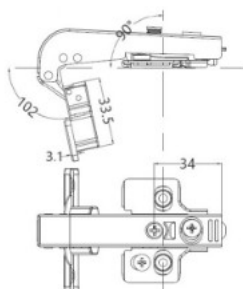

Finishing: Steel
Angle of opening: 90°
Depth of hinge cup: 11.5mm
Diameter of hinge cup: 35mm
Hole spacing: 45mm
Range for door thickness: 14-18mm

H	K			
	4	5	6	7
0	20	4.8	19	4.8
2	20	2.8	19	2.8
4	20	0.8	19	0.8
6	20	-1.2	19	-1.2
X