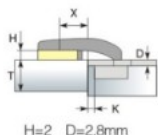

PRODUCT SHEET

Description:

Soft Closing Hinge "A", \varnothing 35mm, 90DG, Clip-On, H=0, 3D Plate, F/Wood Screws, Full-Overlay, Cup cc.:45mm, 3D Mounting, Plate F/Wood Screws, H:0mm, W/SISO Name PI, 50.000 Cycles., EN 15570:2008

Item number:

15.03.720-0

Units	Box	Carton	HS Code	Barcode
Pcs.		100	8302100090	 5704866052986

Finishing: Steel
 Angle of opening: 90°
 Depth of hinge cup: 11.5mm
 Diameter of hinge cup: 35mm
 Hole spacing: 45mm
 Range for door thickness: 14-18mm