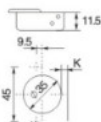

SISO A/S

Mileparken 11
DK-2740 Skovlunde
Denmark
VAT: DK24786013

Phone +45 45 830 900

www.siso.dk
siso@siso.dk

Danske Bank
Nytorv Branch
Copenhagen
SWIFT: DABADKKK

Account no.
4180 3112 112936
IBAN Account
DK7230003112112936